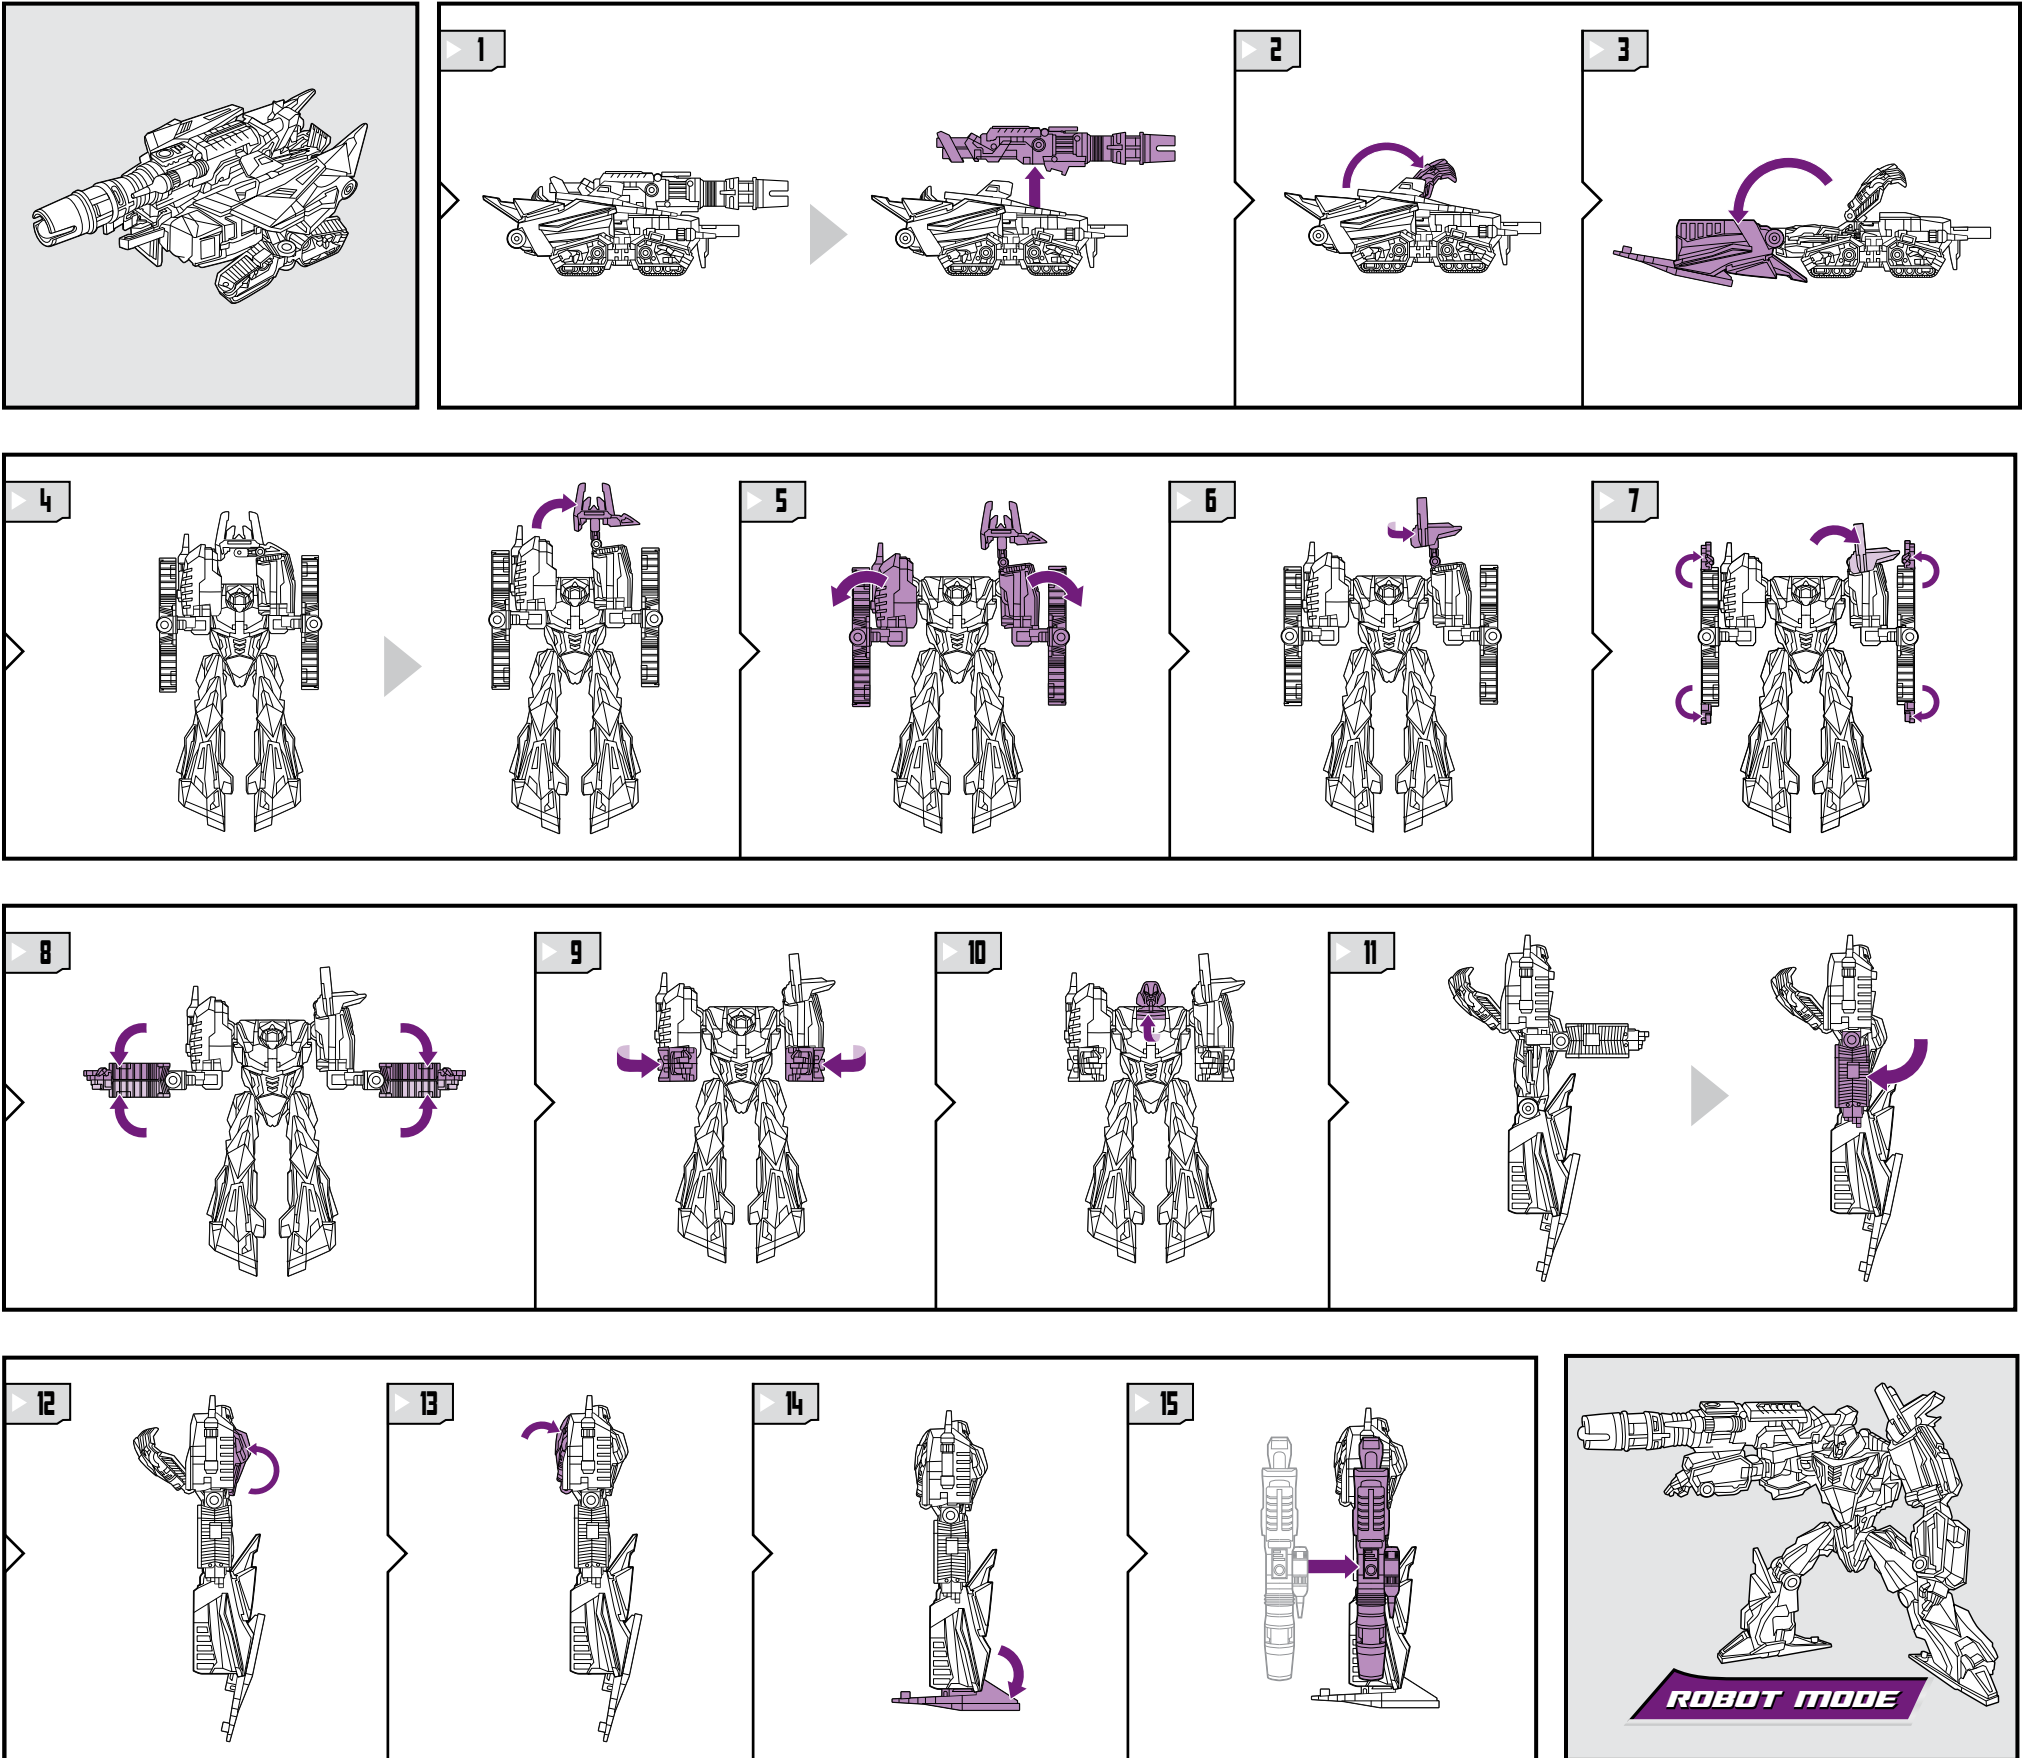

Product and colors may vary.

© 2011 Hasbro. All Rights Reserved.
TM & ® denote U.S. Trademarks.
Manufactured under license from TOMY Company, Ltd.

Retain instructions for
future reference.

Some poses may require
hand support.

NEED HELP?

TRANSFORMERS.COM/INSTRUCTIONS

P/N 718135000