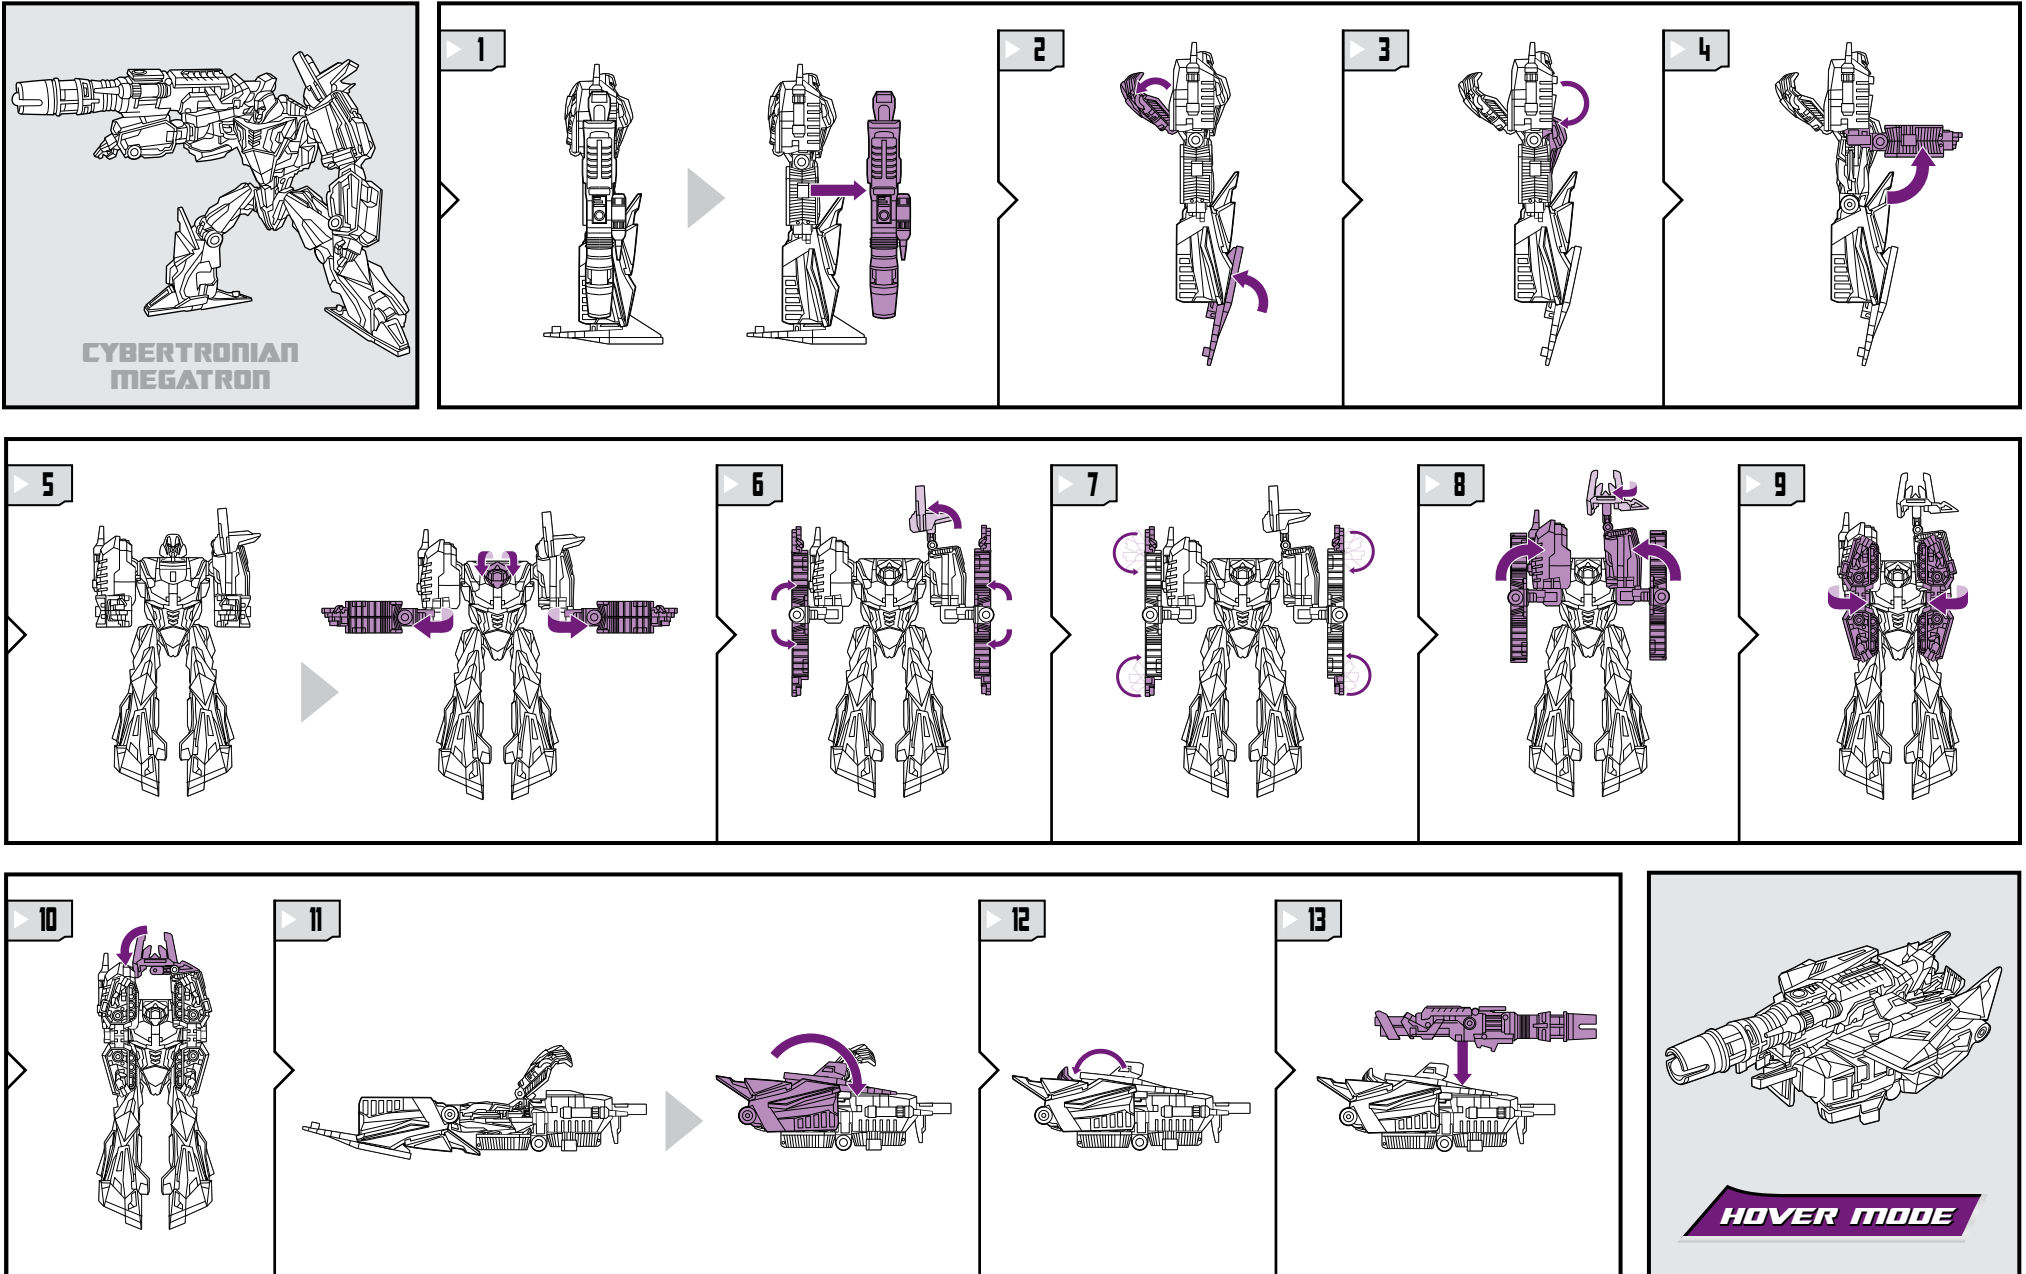

CHANGING TO HOVER MODE